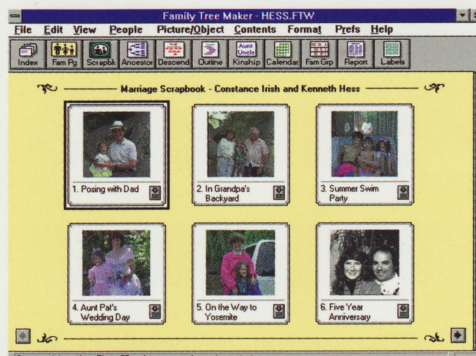

Enter up to **two million** relatives. And there's no limit to what you can record for each person:

- Store basic facts in the Family Page. It even handles multiple marriages and non-traditional families.
- Organize **dozens** of additional facts about each person in the More About Pages. Record education, hobbies, medical history, and more.
- Include photos in each person's Scrapbook.
- Record heart-warming family stories in the 15 pages of free-form notes per person.

Attention Advanced Users:

Family Tree Maker is incredibly easy-to-use, but it's also state-of-the-art. You can do all of this:

- Multimedia slide shows right on your computer screen!
- Import graphic files (BMPs, TIFs, etc.) such as scanned photos or newspaper clippings.
- Embed OLE objects such as home video and audio clips.
- Crop, flip, and rotate photos and graphic files.
- Auto JPEG compression saves disk space.
- Read files from all previous versions of Family Tree Maker.
- Import and export GEDCOM files.

Easily Include Photos — No Scanner Required!

Family Tree Maker isn't just for family trees anymore. It's also a great way to get all those cherished family photos organized!

- Ask your photo developer to put your next roll of film onto a **Kodak Photo CD™**. Even old photos can be put onto a Photo CD™.
- Slip the Photo CD™ into your CD-ROM drive to put pictures into Family Tree Maker.