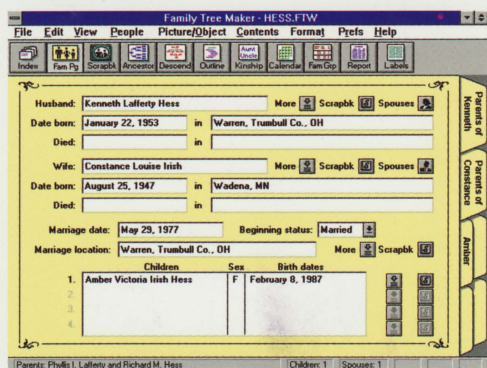

NEW

Now Stores Photos, Video Clips, and More

Family Tree Maker™

The best way to organize your family information

For Windows

Copies Sold 350,000

#1 Selling and Best Value

Easy-to-use and modestly priced, yet a comprehensive program you won't outgrow. Quite simply, Family Tree Maker™ is the best value you'll find. Here's why:

Easiest to Use

Once you have entered a few names, a mouse click allows you to view and print family trees, birthday calendars, mailing labels, and much more.

Easy to get started — simply enter names and basic facts about parents and children into the Family Page.

Family Tree Maker saves time, too:

- Automatically memorizes repeated facts, such as city names, and fills them in as you type.
- Instantly finds any person or fact when you type a single word.

Organizes Everything