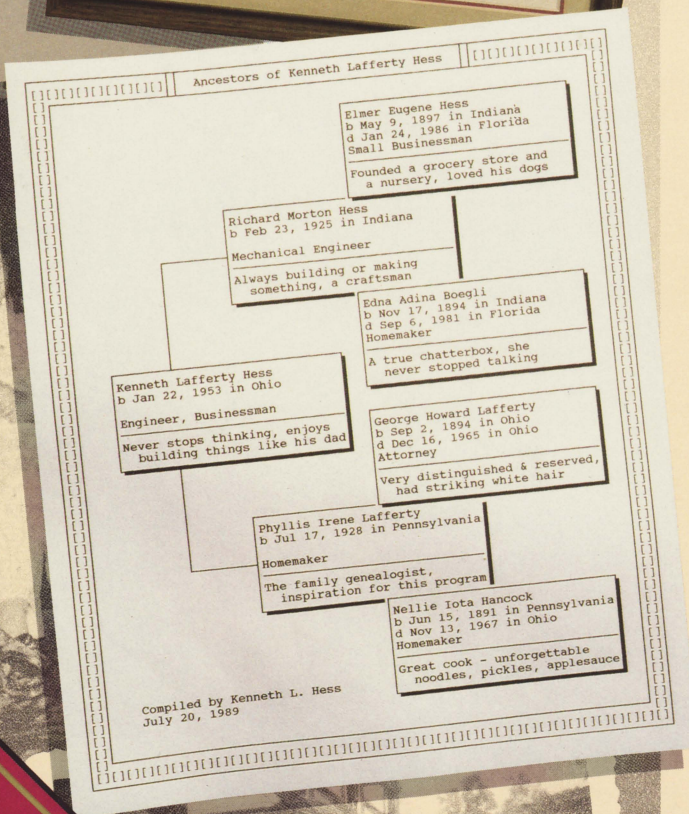

RECOMMENDED BY EXPERTS...PRAISED BY USERS LIKE YOURSELF!

"One of the easiest to use genealogical programs available. This manual is one of the best in the business; well organized, thorough, clear, and fully indexed."

—JP O'Connor, Genealogical Computing, 2nd Quarter 1990

"For a quick genealogy payoff, you won't find anything better than Family Tree Maker...Entering information is fast and painless...You won't find any [trees] that are more attractive."

—Gregg Keizer, Compute, June 1991

"Thank you for a great program. A few of my friends have already purchased Family Tree Maker after hearing me talk about it. And I'm certain there will be more."

—Joyce Buckland, North Highland, CA

"It is fantastic! There is now hope for every genealogist who didn't want to spend a month learning to use a genealogical program."

—Betty Morrison, Bloomfield, Ohio

P. O. Box 7865, Fremont, California 94537 • Phone 510-794-6850

Note: Frame not included. Ancestor photographs must be supplied and attached by the user. © Copyright 1991, Banner Blue Software Incorporated. All rights reserved. Family Tree Maker is a trademark of Banner Blue Software. Other brands and products are trademarks of their respective holders. Made in the U.S.A.